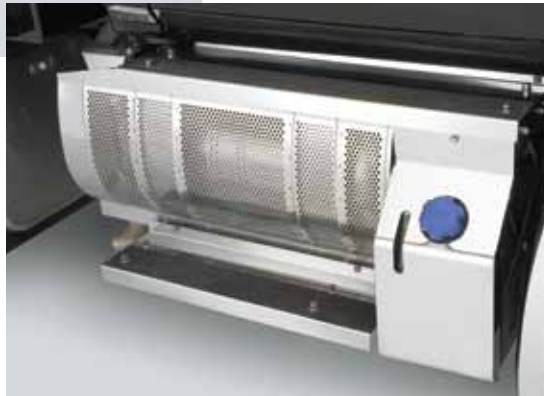

Side/Step Passenger Side

Step Products

Our steps are made from highly polished 430 grade stainless steel that can endure the constant use associated with the commercial truck environment.

Applicable Models:

2011 & Up

Part Numbers:

C7H71007 — Side/Step Driver Up
238/258/268/338 (308 358 CND)

C7H71008 — Side/Step Driver Low
238/258/268/338 (308 358 CND)

C7H71009 — Side/Step Passenger Up
238/258/268/338 (308 358 CND)

C7H71010 — Side/Step Passenger Low
238/258/268/338 (308 358 CND)

CND) S7H71011 — Def Tank Cover
258/268/338 (358 CND)

S7H71012 — Step Cover Front
258/268/338 (358 CND)