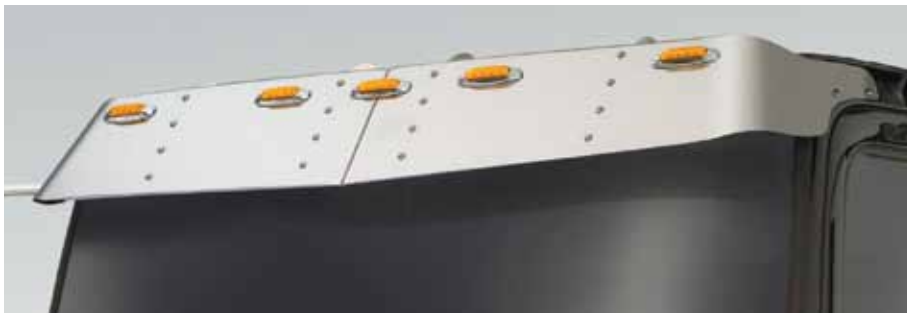

LED Sun Visor